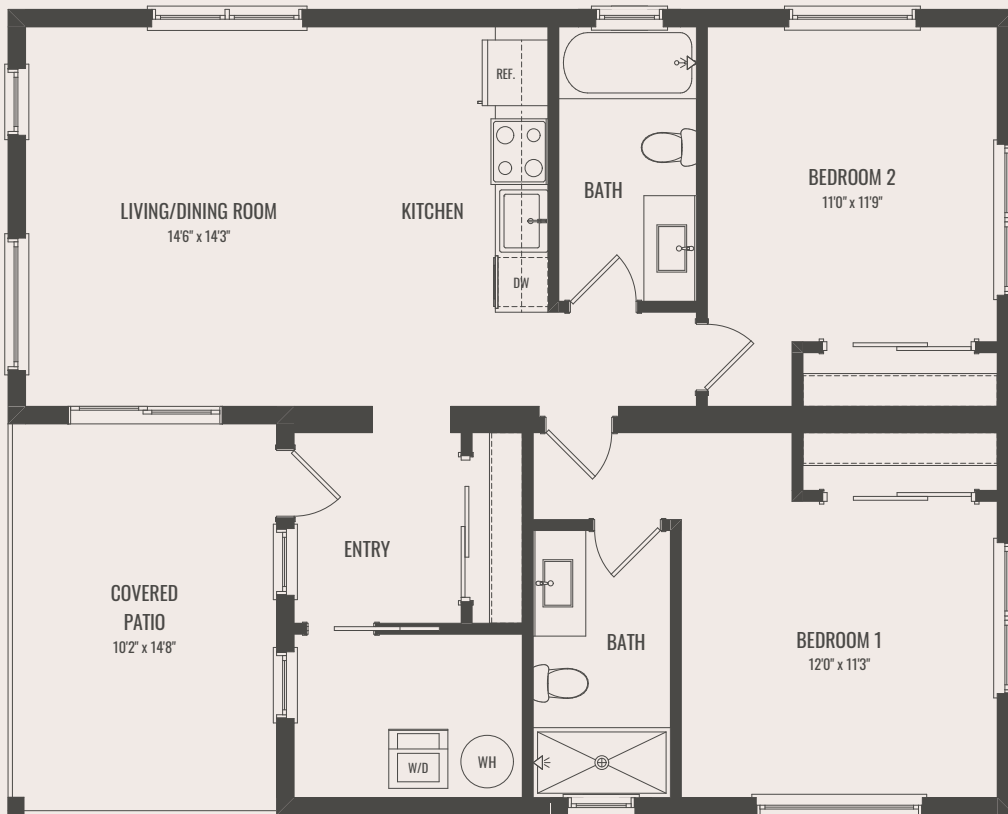

The Trailhead

2 BEDROOMS / 2 BATHROOMS
SINGLE-STORY / 996 SQ FT

Perfect for those who want all the beauty of Big Sky with less upkeep

45°15'13"N BIG SKY 111°15'32"W

QUARRY

Floorplans are artist renderings and may vary in precise detail and dimension from final.