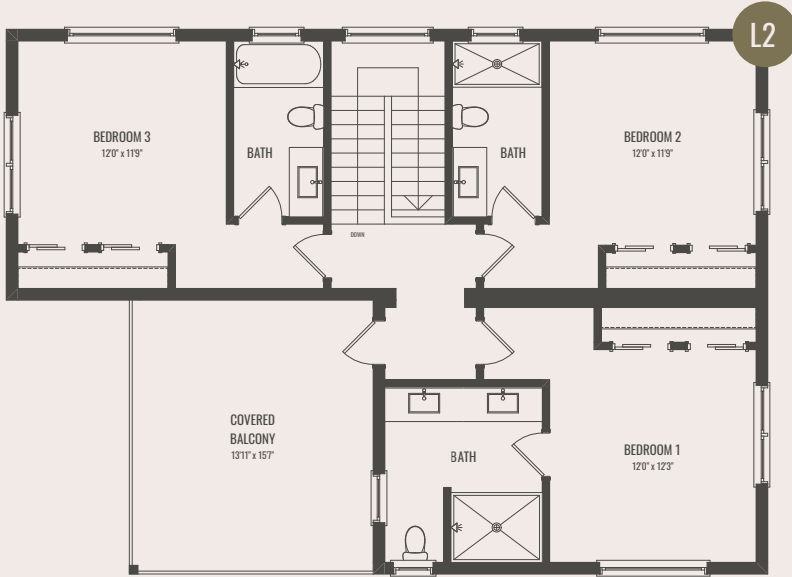

The Overlook

4 BEDROOMS / 4 BATHROOMS
TWO-STORY / 2,202 SQ FT

Spacious, versatile, and designed for gathering—ideal for those who want to lay down lasting roots in the canyon

45°15'13"N BIG SKY 111°15'32"W

QUARRY

Floorplans are artist renderings and may vary in precise detail and dimension from final.