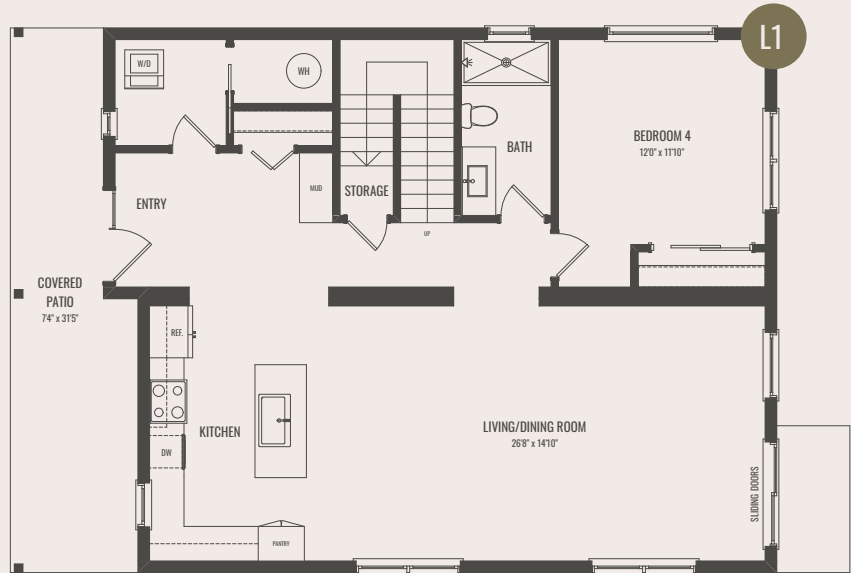

The Overlook

4 BEDROOMS / 4 BATHROOMS
TWO-STORY / 2,202 SQ FT

Spacious, versatile, and designed for gathering—ideal for those who want to lay down lasting roots in the canyon

45°15'13"N BIG SKY 111°15'32"W

QUARRY

Floorplans are artist renderings and may vary in precise detail and dimension from final.